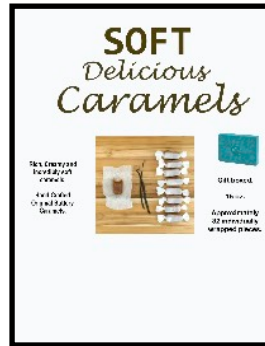

SupportFund

9710 S 700 E Suite 108
Sandy, UT 84070
800-682-8316
SupportFund.com

SupportFund provides simple and effective fundraising campaigns for organizations.

There are three products to choose from; Fudge Bites, Caramels, & Popcorn.